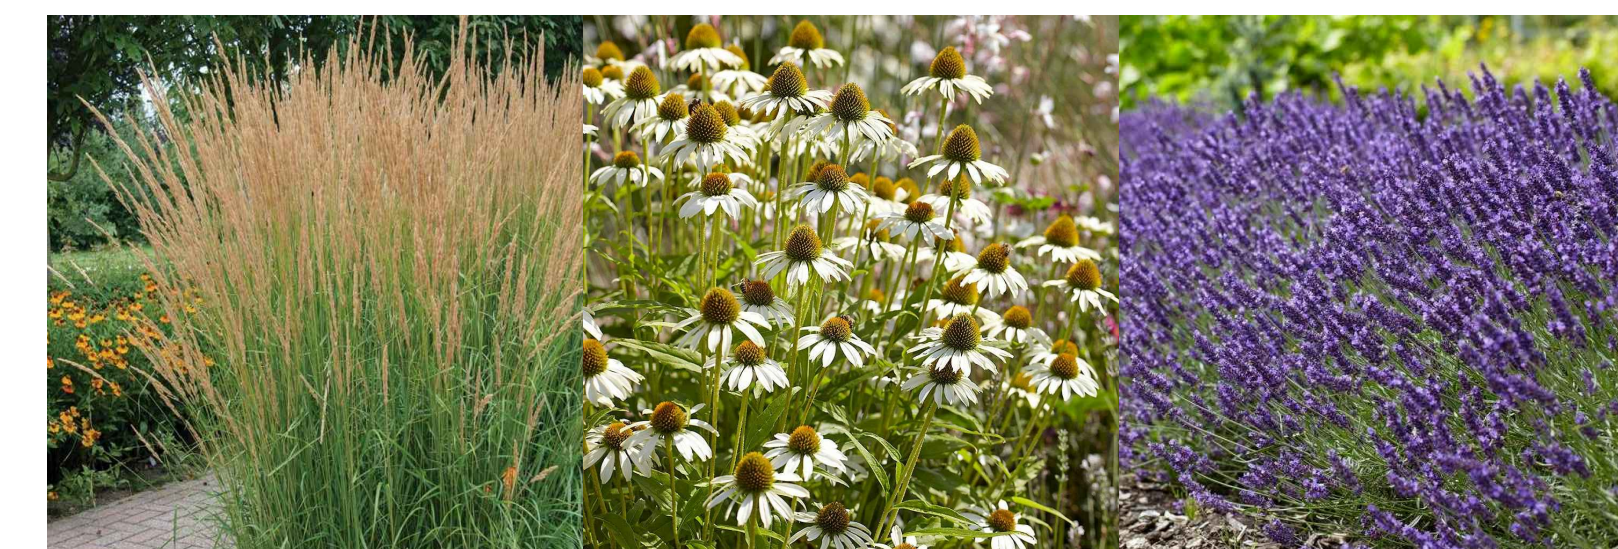

KH/ KT

ID	Quantity	Symbol	Latin Name	Common Name	Size
Ct	36		Carex testacea	New Zealand Hair Sedge	#1 pot
Rh	48		Rudbeckia hirta	Black-eyed Susan	#1 pot
Ms	40		Miscanthus sinensis 'Morning Light'	Chinese Silver Grass	#1 pot
Pc	12		Prostanthera cuneata	Australian Mint	#1 pot
Au	2		Arctostaphylos uva-ursi 'Wood's Compact'	Wood's Compact Kinnikinnick	Flat
Rh	14		Rhododendron 'Hino White'	Hino White Azalea	#1 pot
Ca	11		Calamagrostis acutiflora	Karl Foerster	#1 pot
Ep	40		Echinacea purpurea 'PowWow White'	PowWow White	#1 pot
La	34		Lavandula angustifolia 'SuperBlue'	SuperBlue Lavender	#1 pot
Ct	7		Choisya ternata	Mexican Orange Blossom	#3 Pot
Ch	3		Cephalotaxus harringtonia 'Prostrata'	Spreading Japanese Plum Yew	#2 pot
Cj	1		Cercidiphyllum japonicum	Katsura	6cm cal.
Ts	3		Thymus serpyllum	Woolly Thyme	Flat

POLLINATOR GARDEN PLANTS

CAREX TESTACEA

RUDBECKIA

MISCANTHUS MORNING LIGHT AUSTRALIAN MINT WOOD'S COMPACT KINNIKINNICK AZALEA HINO WHITE

KARL FOERSTER

WHITE ECHINACEA

SUPER BLUE LAVENDER

MEXICAN ORANGE BLOSSOM