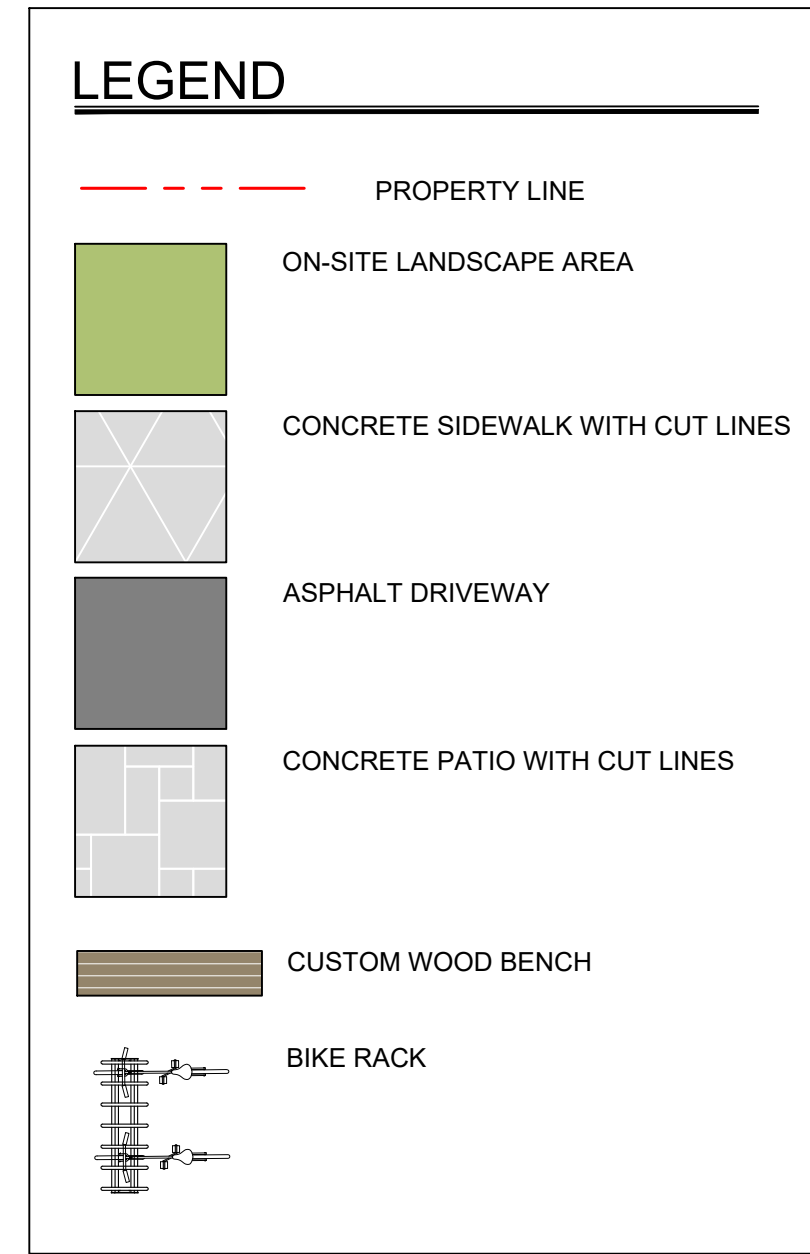

PROJECT
Fleming Apartments

ADDRESS
880 Fleming Street,
Esquimalt, BC

DESIGNED BY

Bianca Bodley

DRAWN BY

KH/ KT

CUSTOM WOOD BENCH

CONCRETE SLAB WITH GEOMETRIC CUT LINES

 ISSUED FOR REZONING
 January 11, 2022

Scale: 1:150

L4 Rooftop and
 Green Roof Plan

DATE: January, 2022