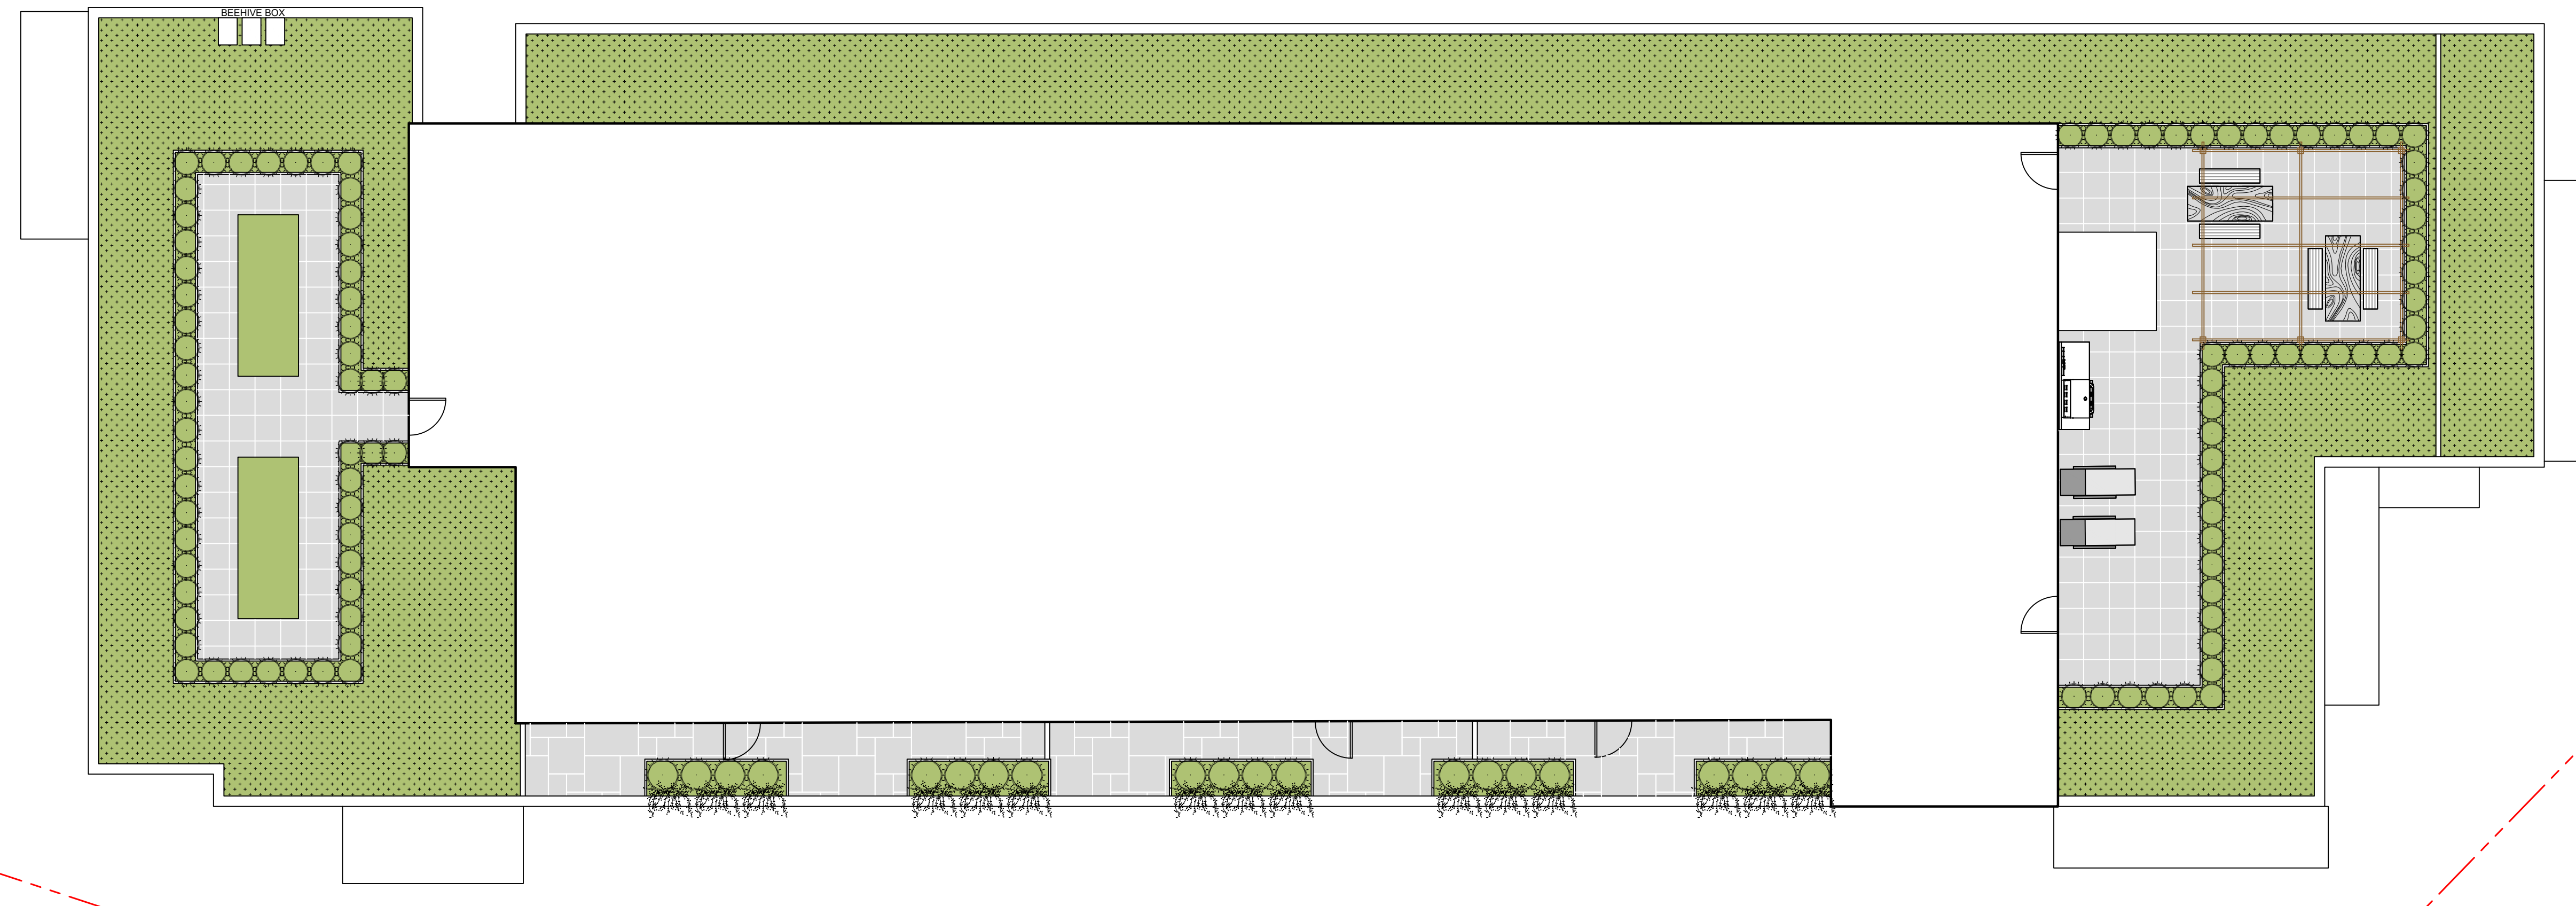

NATIVE SEDUM GREEN ROOF PLANTS

POLLINATOR PLANTS