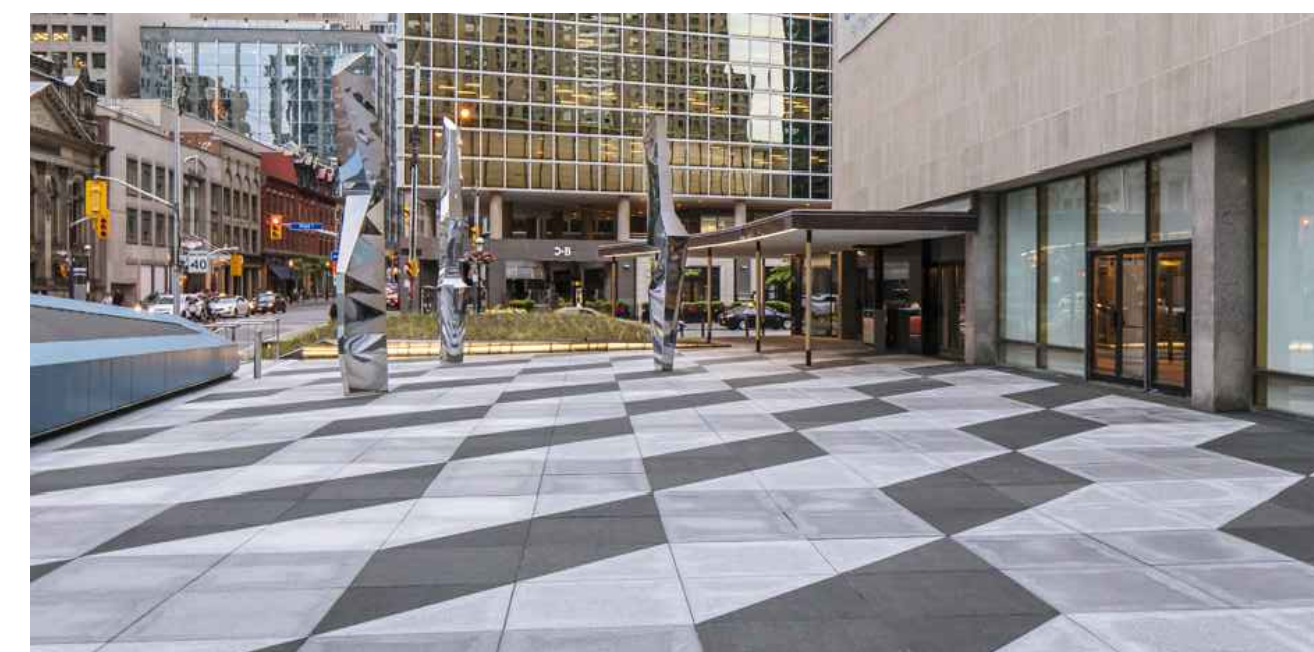

PROJECT
Fleming Apartments

ADDRESS
880 Fleming Street,
Esquimalt, BC

DESIGNED BY

Bianca Bodley

DRAWN BY

KH/ KT

CUSTOM WOOD BENCH

CONCRETE SLAB WITH GEOMETRIC CUT LINES