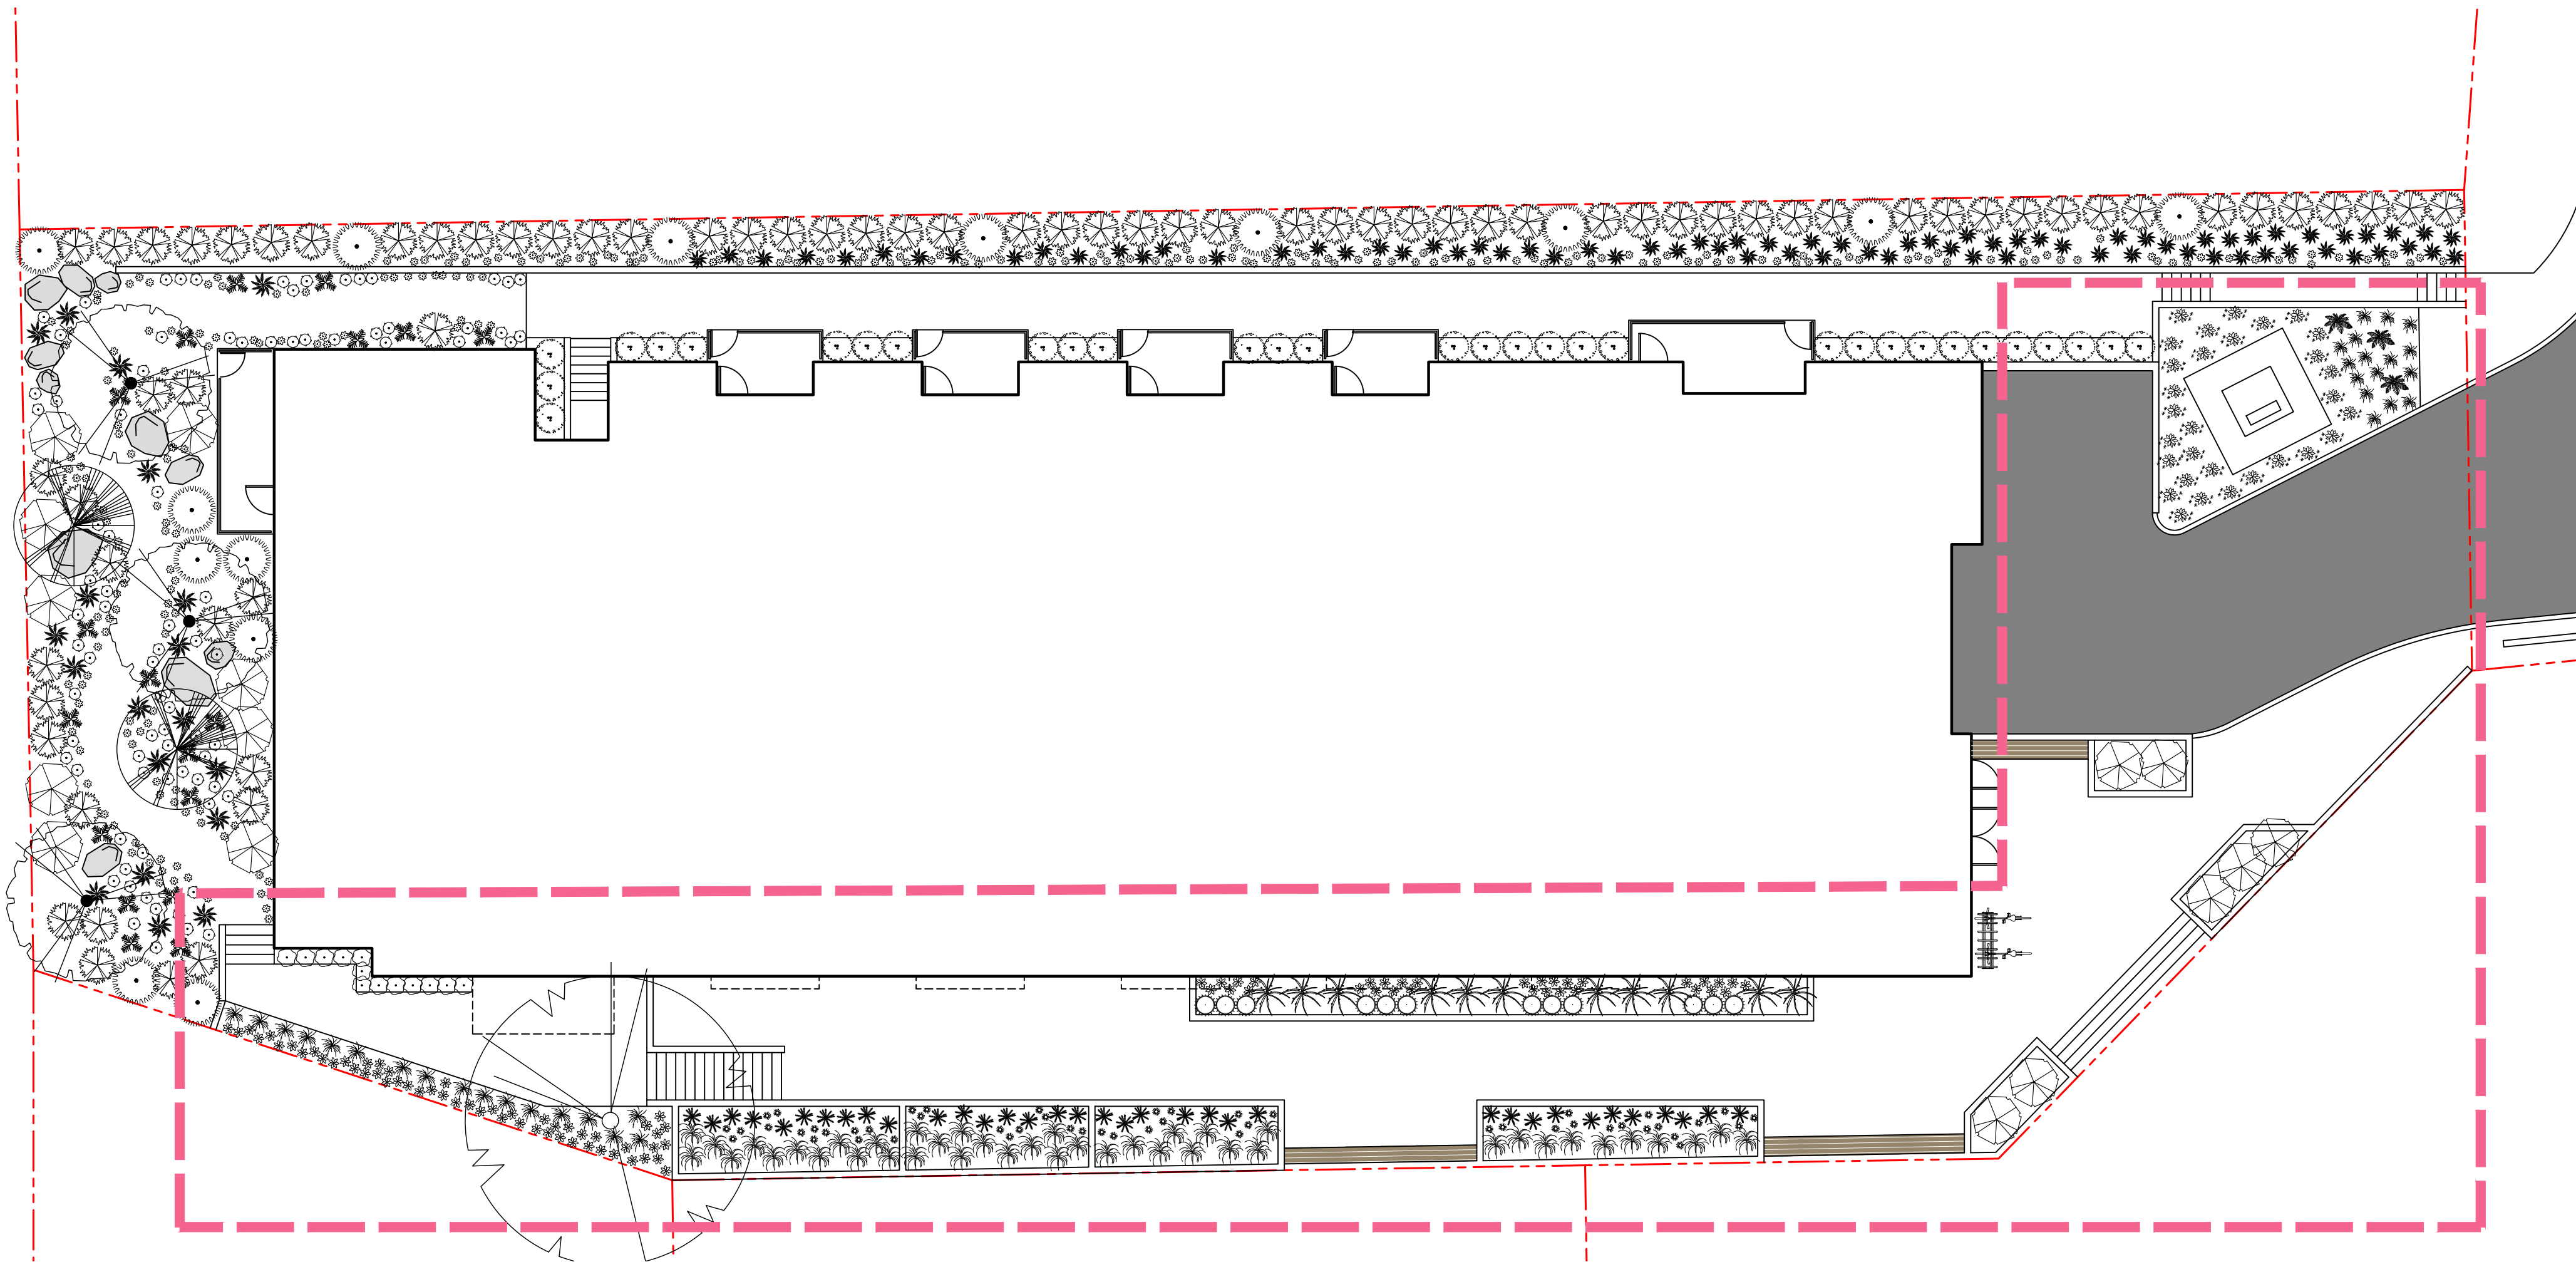

PROJECT
Fleming Apartments

ADDRESS
880 Fleming Street,
Esquimalt, BC

DESIGNED BY

Bianca Bodley

DRAWN BY

KH/ KT

ID	Quantity	Symbol	Latin Name	Common Name	Size
Ct	36		Carex testacea	New Zealand Hair Sedge	#1 pot
Rh	48		Rudbeckia hirta	Black-eyed Susan	#1 pot
Ms	40		Miscanthus sinensis 'Morning Light'	Chinese Silver Grass	#1 pot
Pc	12		Prostanthera cuneata	Australian Mint	#1 pot
Au	2		Arctostaphylos uva-ursi 'Wood's Compact'	Wood's Compact Kinnikinnick	Flat
Rh	14		Rhododendron 'Hino White'	Hino White Azalea	#1 pot
Ca	11		Calamagrostis acutiflora	Karl Foerster	#1 pot
Ep	40		Echinacea purpurea 'PowWow White'	PowWow White	#1 pot
La	34		Lavandula angustifolia 'SuperBlue'	SuperBlue Lavender	#1 pot
Ct	7		Choisya ternata	Mexican Orange Blossom	#3 Pot
Ch	3		Cephalotaxus harringtonia 'Prostrata'	Spreading Japanese Plum Yew	#2 pot
Cj	1		Cercidiphyllum japonicum	Katsura	6cm cal.
Ts	3		Thymus serpyllum	Woolly Thyme	Flat