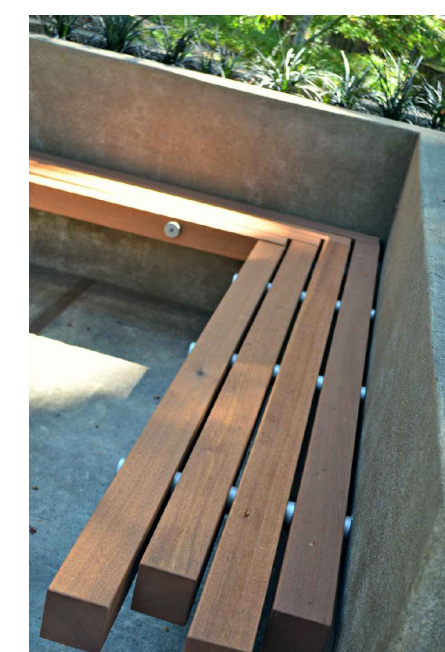

CONCRETE SLAB WITH GEOMETRIC CUT LINES

ISSUED FOR REZONING
January 11, 2022

Scale: 1:150

L1 Landscape Site
Plan

DATE: January, 2022