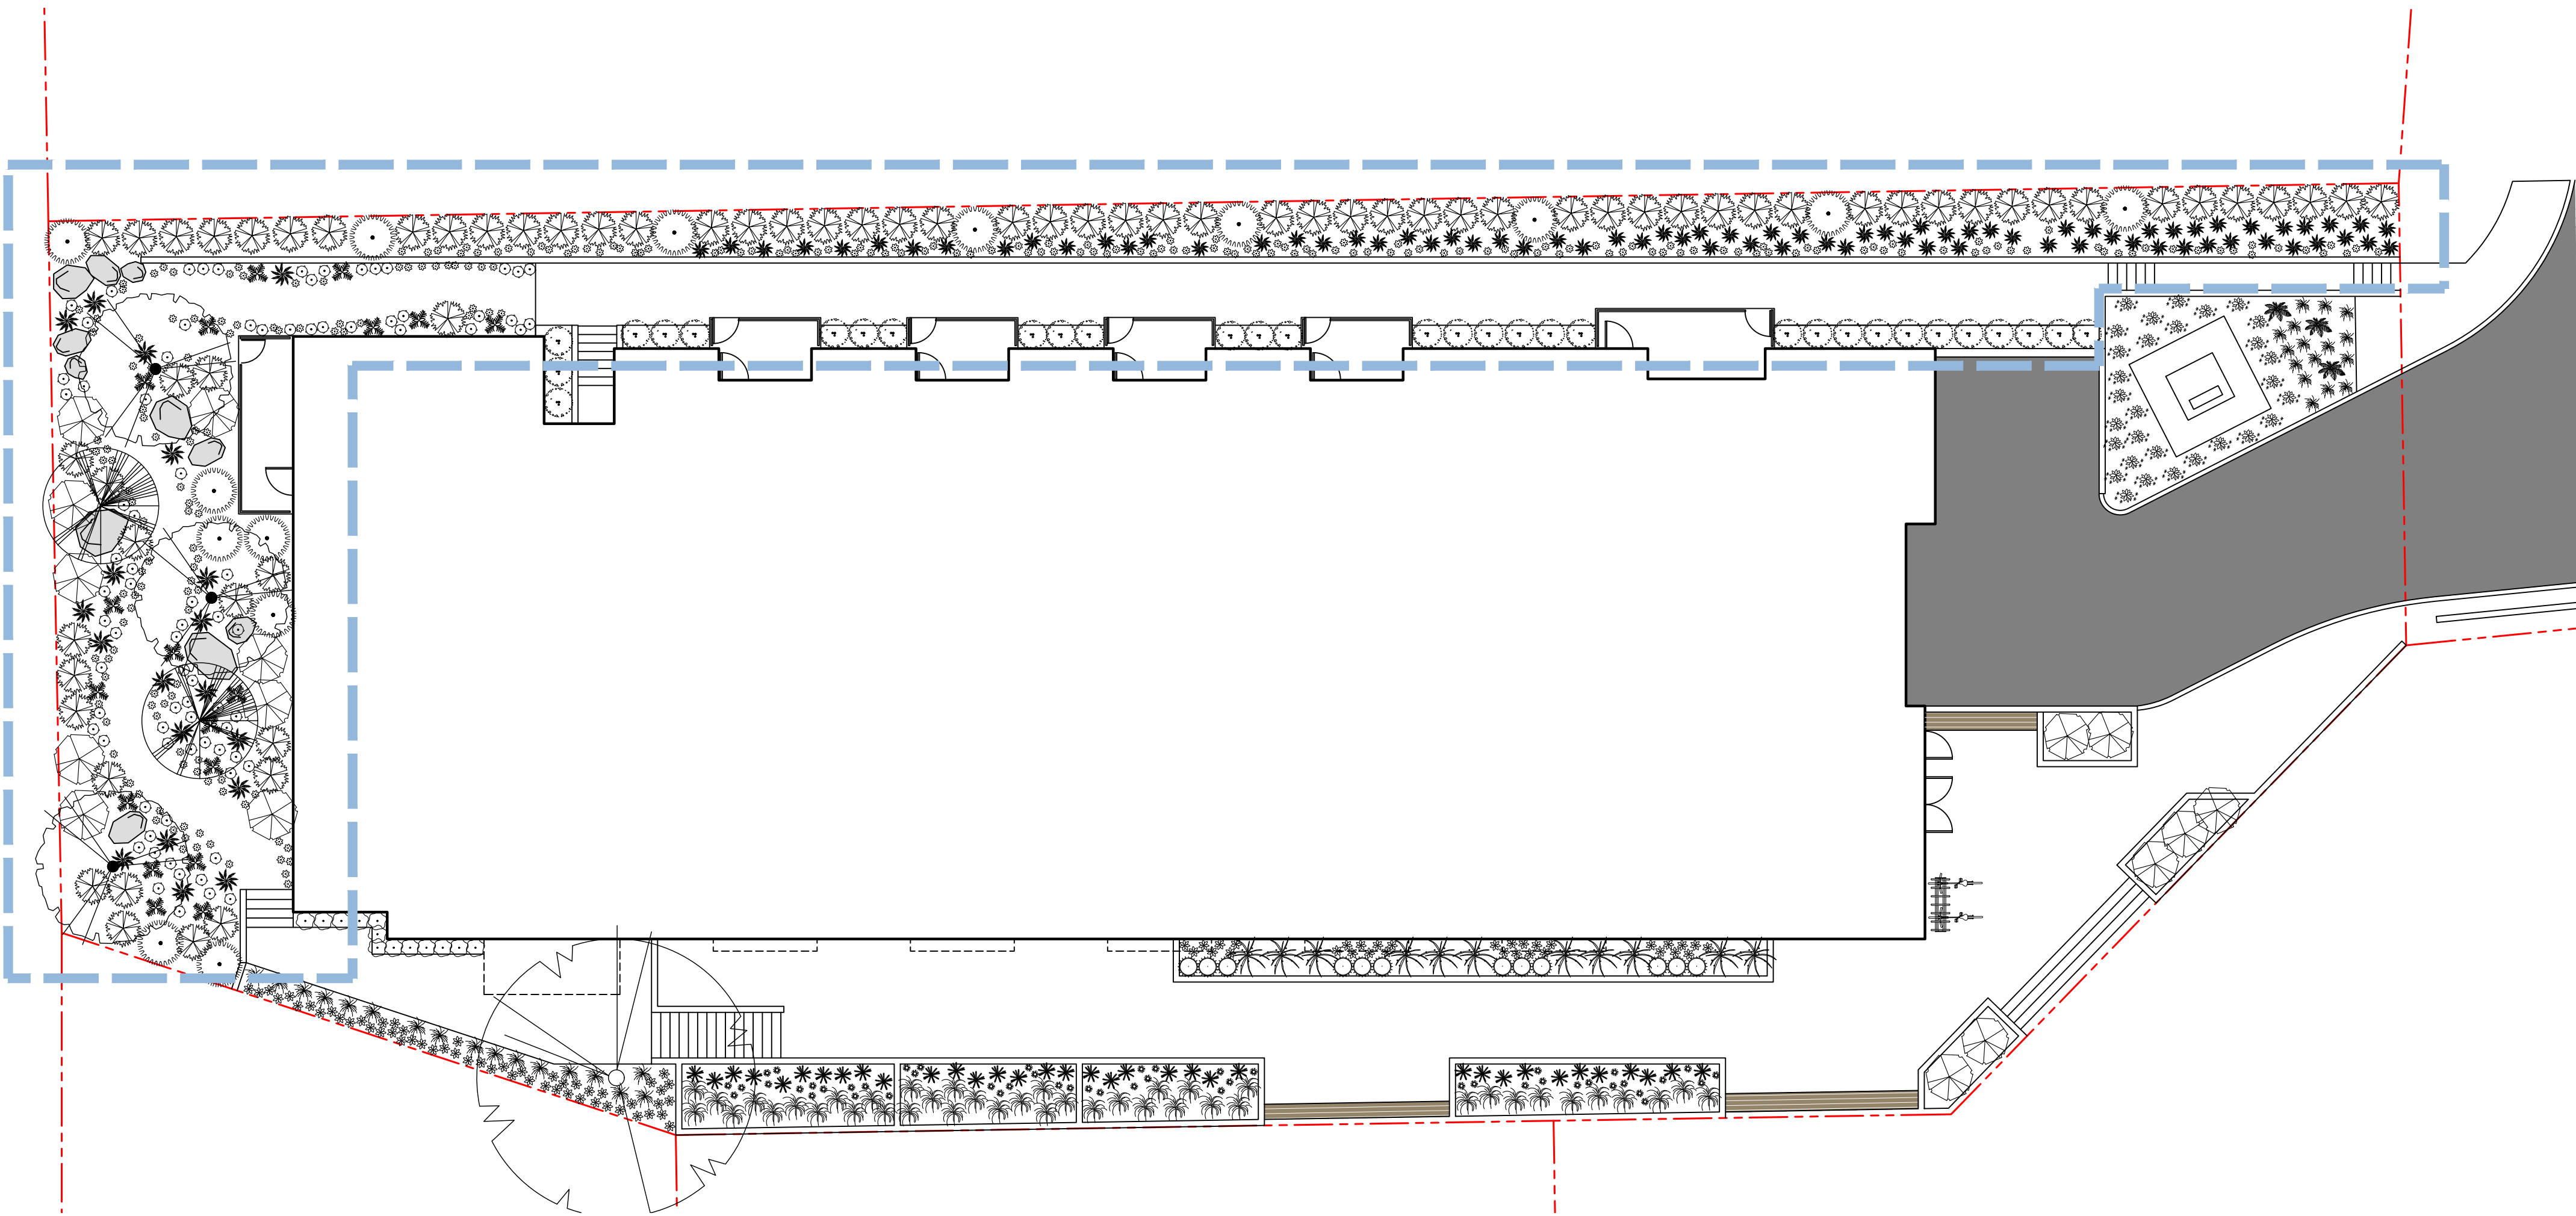

DRAWN BY

KH/ KT

 ISSUED FOR REZONING
 January 11, 2022

Scale: 1:150

L2 Planting Plan

DATE: January, 2022

PLANT SCHEDULE					
ID	Quantity	Symbol	Latin Name	Common Name	Size
Th	2		<i>Tsuga heterophylla</i>	Western Hemlock	4.5m
Ck	3		<i>Malus fusca</i>	Pacific Crabapple	6cm cal.
Vo	14		<i>Vaccinium ovatum</i>	Evergreen Huckleberry	#3 pot
Oc	75		<i>Oemleria cerasiformis</i>	June Plum	#3 pot
Pm	20		<i>Polystichum munitum</i>	Sword Fern	#1 pot
Pp	97		<i>Struthiopteris spicant</i>	Deer Fern	#1 pot
Hi	84		<i>Tiarella trifoliata</i> var. <i>trifoliata</i>	Three-leaved Foamflower	#1 pot
Cc	50		<i>Cornus canadensis</i>	Bunchberry	flat
Sh	31		<i>Sarcococca hookeriana</i> var. <i>humilis</i>	Sweetbox	#1 pot
Vt	18		<i>Viburnum trilobum</i>	Highbush Cranberry	#3 pot

 ISSUED FOR REZONING
 January 11, 2022

Scale: 1:150

L4 Rooftop and
 Green Roof Plan

DATE: January, 2022