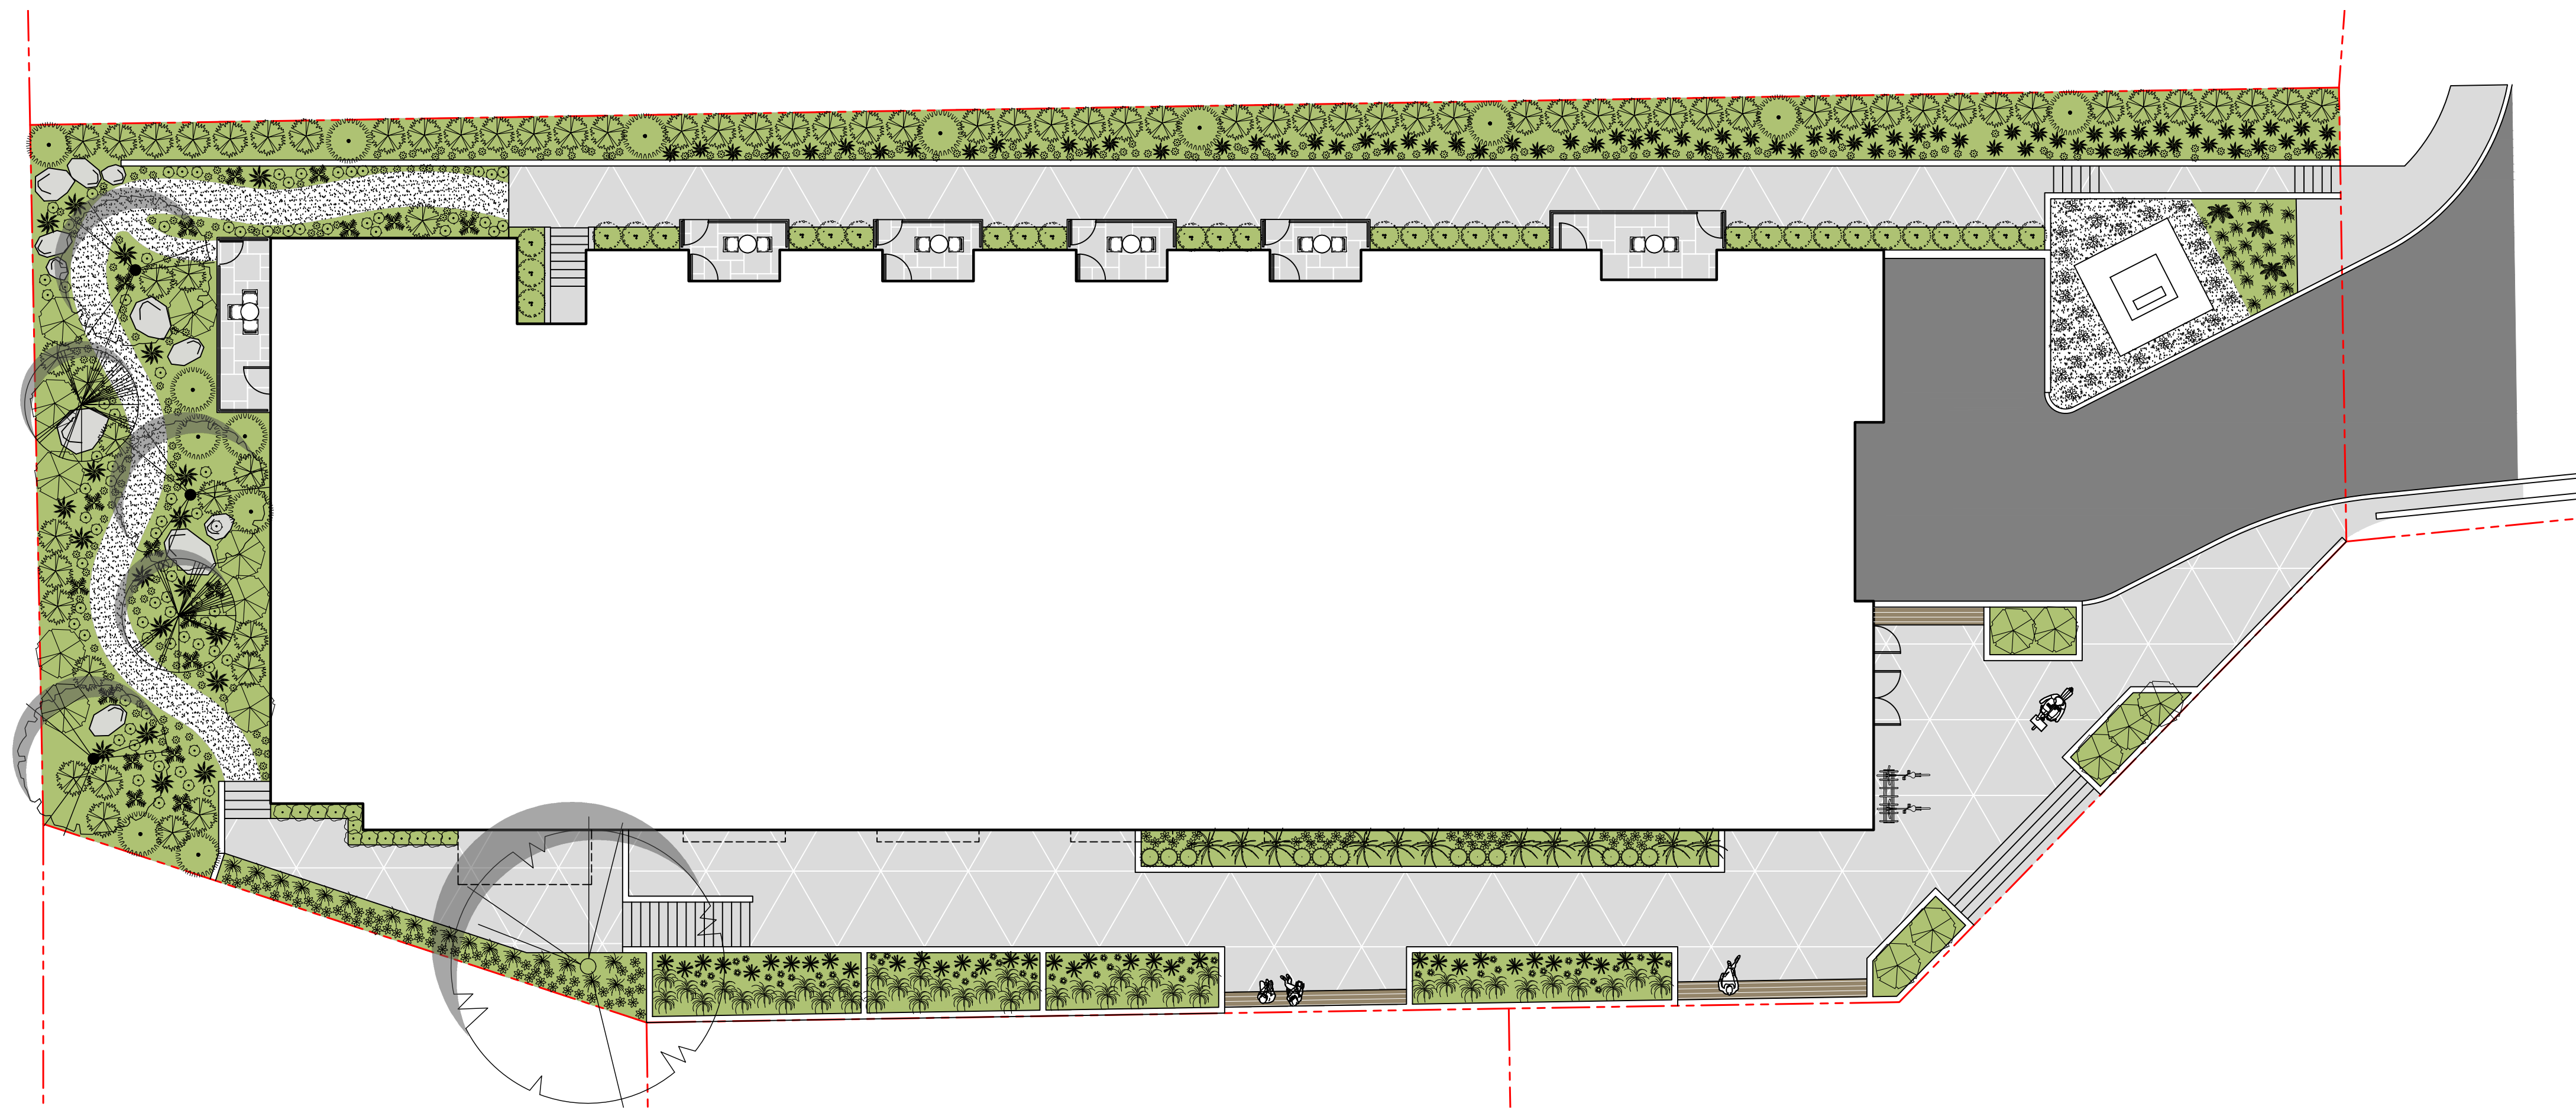

PROJECT
Fleming Apartments

ADDRESS
880 Fleming Street,
Esquimalt, BC

DESIGNED BY

Bianca Bodley

DRAWN BY

KH/ KT

CUSTOM WOOD BENCH

CONCRETE SLAB WITH GEOMETRIC CUT LINES

ISSUED FOR REZONING
January 11, 2022

Scale: 1:150

L1 Landscape Site
Plan

DATE: January, 2022

PROJECT
 Fleming Apartments

ADDRESS
 880 Fleming Street,
 Esquimalt, BC

DESIGNED BY

Bianca Bodley

DRAWN BY

KH/ KT

 ISSUED FOR REZONING
 January 11, 2022

Scale: 1:150

L2 Planting Plan

DATE: January, 2022

PLANT SCHEDULE					
ID	Quantity	Symbol	Latin Name	Common Name	Size
Th	2		<i>Tsuga heterophylla</i>	Western Hemlock	4.5m
Ck	3		<i>Malus fusca</i>	Pacific Crabapple	6cm cal.
Vo	14		<i>Vaccinium ovatum</i>	Evergreen Huckleberry	#3 pot
Oc	75		<i>Oemleria cerasiformis</i>	June Plum	#3 pot
Pm	20		<i>Polystichum munitum</i>	Sword Fern	#1 pot
Pp	97		<i>Struthiopteris spicant</i>	Deer Fern	#1 pot
Hi	84		<i>Tiarella trifoliata</i> var. <i>trifoliata</i>	Three-leaved Foamflower	#1 pot
Cc	50		<i>Cornus canadensis</i>	Bunchberry	flat
Sh	31		<i>Sarcococca hookeriana</i> var. <i>humilis</i>	Sweetbox	#1 pot
Vt	18		<i>Viburnum trilobum</i>	Highbush Cranberry	#3 pot

 ISSUED FOR REZONING
 January 11, 2022

Scale: 1:150

L4 Rooftop and
 Green Roof Plan

DATE: January, 2022